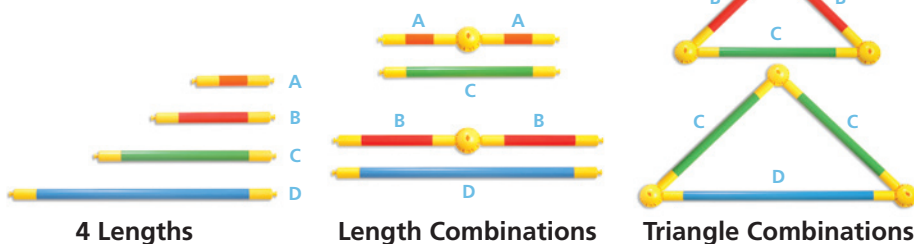

CONNECT • TWIST • CREATE

Fun

Whether at home, at the park, or at Grandma's — Toobeez lets children explore their tactile, spatial, and organizational skills while having fun! The options are boundless, just like their imagination.

- Forts
- Hideaways
- Soccer & Hockey Goals
- Hurdles
- Puppet Theatres
- Castles
- Limbo Bars
- Giant Bugs
- Mazes
- Stick Figure Friends
- Obstacle Courses
- Tents, and much more

Educational

Toobeez can help develop perceptual motor skills in younger children, to more advanced logic problem solving skills in older children and adults. The bright colors and life-sized pieces make it a valuable, open ended, educational tool.

- Enhance creative thought skills
- Promote critical thinking skills
- Work on coordination and motor skills
- Develop problem-solving and reasoning skills as children use their imagination for pretend play

Various Tube Lengths & Combinations

Engineered for versatility which allows the pieces to work well together in any creative building situation.